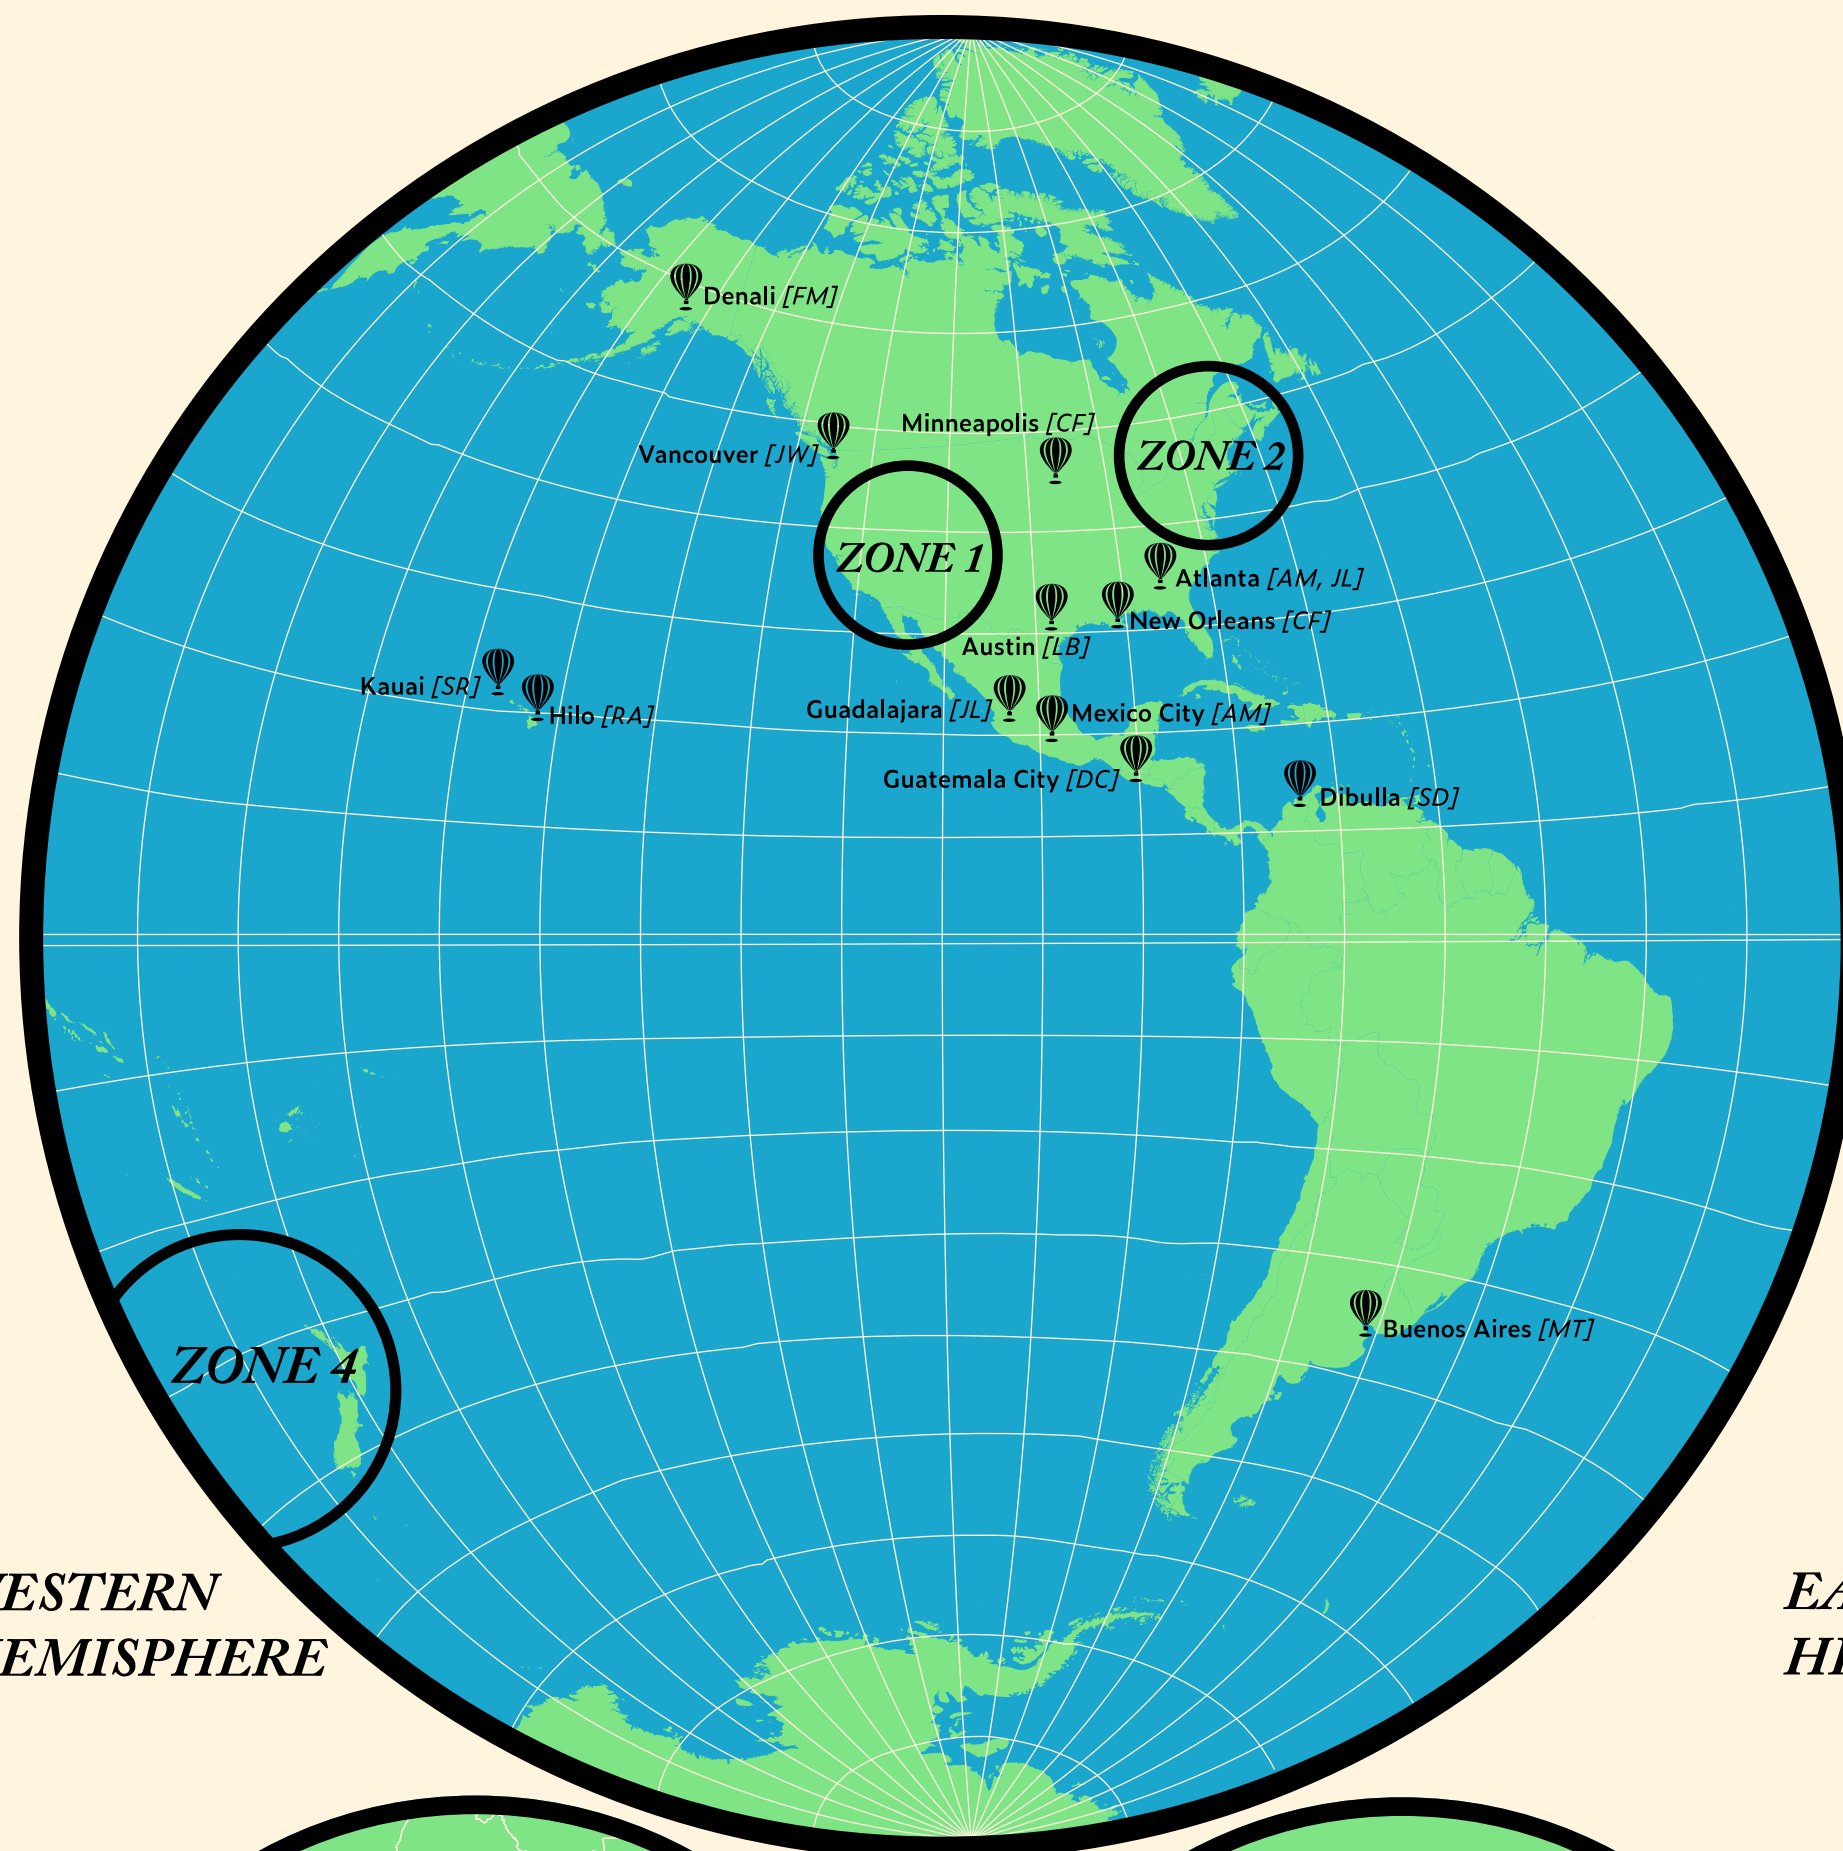

PLACES NOT VISITED IN 2020

North America

- Int. Balloon Fiesta, Albuquerque, USA [WW]
- Atlanta, USA [AM, JL]
- Austin, USA [LB]
- Bahia Tortugas, Mexico [RA]
- Boston, USA [BL]
- Denali, Alaska, USA [FM]
- Detroit, USA [SR]
- Guadalajara, Mexico [JL]
- Guatemala City, Guatemala [DC]
- Hilo, USA [RA]
- Joshua Tree National Park, USA [JW]
- Kauai, USA [SR]
- Lancaster, USA [FM]
- Staples Center, Los Angeles, USA [LS]
- Mexico City, Mexico [AM]
- The dance floor, Minneapolis, USA [CF]
- Montreal, Canada [LS]
- New Jersey, USA [DC]
- New Orleans, USA [CF]
- New York, NY [VC]
- San Diego, USA [JL]
- MeowWolf, Santa Fe, USA [JR]
- The dentist, San Francisco, USA [SH]
- Sedona, USA [MT]
- Truckee, USA [AM]
- Vancouver, Canada [JW]

South America

- Buenos Aires, Argentina [MT]
- Dibulla, Colombia [SD]

Europe

- Athens, Greece [RA]
- Berlin, Germany [BL]
- Bologna, Italy [BL]
- Durslade Farm, United Kingdom [WW]
- Edinburgh, Scotland [DC]
- Lausanne, Switzerland [SR]
- London, United Kingdom [LB, SH, VC]
- Mont Saint-Michel, France [WW]
- Munich, Germany [JW]

Africa

- Arusha, Tanzania [VC]
- Benin City, Nigeria [SD]
- Cape Town, South Africa [LB]

Asia

- Bali, Indonesia [SS]
- Ho Chi Minh City, Vietnam [FM]
- Jakarta, Indonesia [AW]
- Fukuoka, Japan [SS]
- Osaka, Japan [LS]
- Oshikhandass, Pakistan [SD]
- Riyadh, Saudi Arabia [SS]
- Sapporo, Japan [JL]
- Tokyo, Japan [AW]

Oceania

- Auckland, New Zealand [CF]
- Brisbane, Australia [AW]
- Dark Mofo, Hobart, Australia [JR]
- Australian Formula One, Melbourne, Australia [JR]
- Sydney, Australia [MT]
- Wellington, NZ [SH]

TEAM OPTIMIST