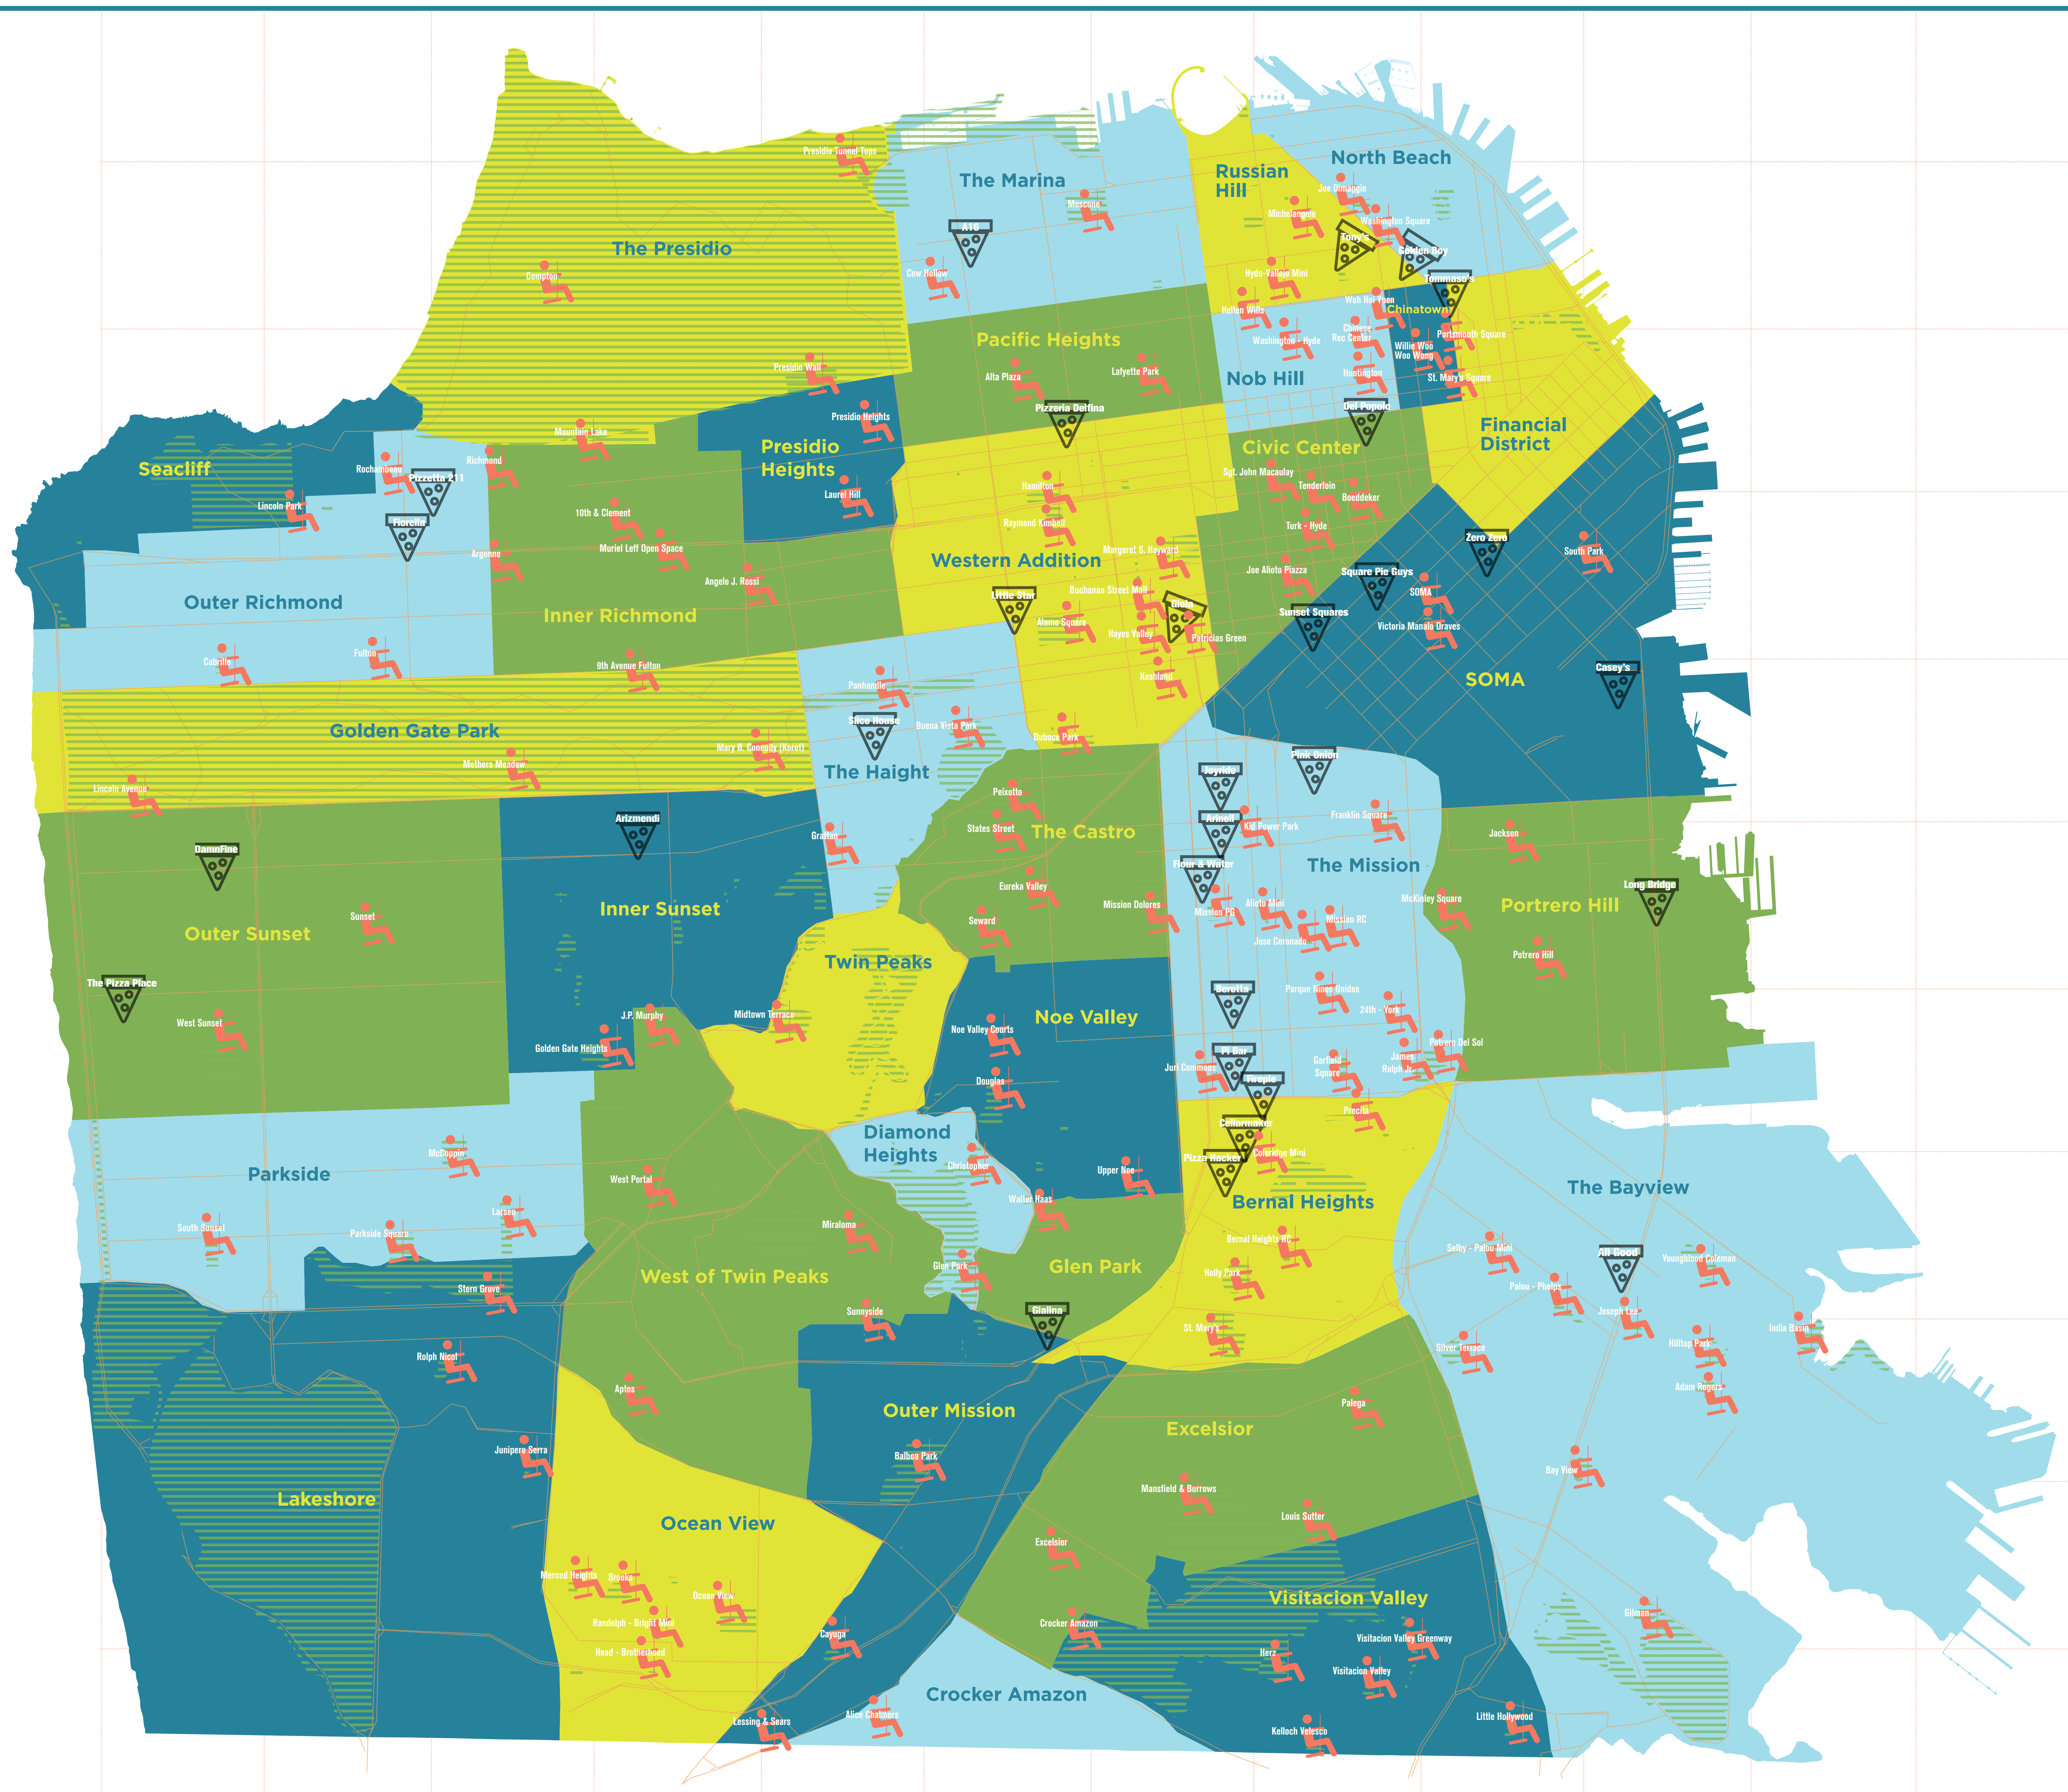

<b>Bayview</b> PLAYGROUNDS Adam Saper -> K3 Bay View -> K3 Gilman -> K10 India Basin -> L3 Hilltop Park -> K3 Joseph Lee -> K8 Palou - Playas -> J8 Sally - Fuller Mini -> J8 Silver Terrace -> J8 Youngblood Coleman -> K8  PIZZA All Good -> K8	<b>Bernal Heights</b> PLAYGROUNDS Bernal Heights RC -> H8 Dolores Park -> H8 Holly Park -> H8 Precita -> I7 St. Mary's -> H8  PIZZA Goldenmaker -> H7 Pizza Hacker -> H8	<b>Castro</b> PLAYGROUNDS Eureka Valley -> F5 Mission Dolores -> G5 Paikoff -> F5 Seward -> F5 Status Street -> F5  <b>Crocker Amazon</b> PLAYGROUNDS Alice Chalmers -> F11
<b>Civic Center</b> PLAYGROUNDS Bowdler -> H4 Joe Aloia Piazza -> H4 Sgt. John Macaulay -> H3 Tenderloin -> H4 Turk - Hyde -> H4  <b>Diamond Heights</b> PLAYGROUNDS Christopher -> G8 Glen Park -> G8  <b>Glen Park</b> PLAYGROUNDS Walter Haas -> G8  PIZZA Glina -> G8	<b>Chinatown</b> PLAYGROUNDS Portsmouth Square -> I3 St. Mary's Square -> I3 Willie Woo Woe Wang -> I3  PIZZA Tommaso's -> I2	<b>Financial District</b> Null  <b>Haight</b> PLAYGROUNDS Balboa Park -> F3 Balboa -> F3 Parkside -> E3  PIZZA Slice House -> E5
<b>Excelsior</b> PLAYGROUNDS Excelsior -> B10 Louis Satter -> H10 Mansfield & Burrows -> H10 Palaga -> B8  <b>Golden Gate Park</b> PLAYGROUNDS 6th Avenue Falls -> B5 Lincoln Avenue -> A5 Mary B. Connolly (Korel) -> D5 Mothers Meadow -> C5  <b>Inner Sunset</b> PLAYGROUNDS Golden Gate Heights -> E7  PIZZA Arzomendi -> C5	<b>Lakeshore</b> PLAYGROUNDS Junipero Serra -> D9 Ralph Nicol -> D9 Stern Grove -> D8  <b>Nob Hill</b> PLAYGROUNDS Calloway Park -> H3 Helen Wells -> H2 Huntington -> H3 Washington - Hyde -> H3 Wash Hill -> H2  PIZZA Del Popolo -> H3	<b>Nob Hill</b> PLAYGROUNDS Calloway Park -> H3 Helen Wells -> H2 Huntington -> H3 Washington - Hyde -> H3 Wash Hill -> H2  PIZZA Del Popolo -> H3
<b>Inner Richmond</b> PLAYGROUNDS 10th & Clement -> D4 Angelo J. Rossi -> D4 Argonne -> C4 Mountlake -> C4 Muriel Leff Open Space -> D4 Richmond -> C3  <b>Marina</b> PLAYGROUNDS One Hibernia -> F2 Muscone -> F2  PIZZA A10 -> F2	<b>Mission</b> PLAYGROUNDS 5th - York -> I7 Alota Mini -> I6 Franklin Square -> I6 Garfield Square -> I7 James Ralph Jr. -> I7 Jose Coronado -> I6 Juli Commons -> H7 Kid Power Park -> H6 Mission RC -> H6 Mission RC -> H6 Parque Ninos Unidos -> I7 Pedraza Del Sol -> I7  PIZZA Arzomendi -> H6 Baretta -> H7 Firenze -> H7 Flour & Water -> H6 Pink Onion -> I5 Jayside -> H5 P. Bar -> H7	<b>Noe Valley</b> PLAYGROUNDS Douglas -> F7 Noe Valley Courts -> F7 Upper Noe -> H8  <b>Oceanview</b> PLAYGROUNDS Brooks -> E10 Head - Brotherhood -> E11 Maroon Heights -> D10 Ocean View -> E10 Randolph - Bright Mini -> E10  <b>Outer Sunset</b> PLAYGROUNDS Sunset -> G6 West Sunset -> G7  PIZZA Damifine -> A6 The Pizza Place -> A7
<b>Outer Mission</b> PLAYGROUNDS Balboa Park -> F9 Sunnyside -> F8  <b>Pacific Heights</b> PLAYGROUNDS Alta Plaza -> F3 Lafayette Park -> G3  PIZZA Pizzeria Delfina -> F3	<b>Outer Richmond</b> PLAYGROUNDS Calloway -> A4 Calloway -> A4 Calloway -> A4 Hochman -> B3  PIZZA Firenze -> B4 Puzetta 211 -> C3	<b>Potrero Hill</b> PLAYGROUNDS Jackson -> J6 McKinley Square -> J6 Potrero Hill -> J6  PIZZA Long Bridge -> K5
<b>Presidio</b> PLAYGROUNDS Compton -> D2 Presidio Tunnel Tops -> E1 Presidio Wall -> E3  <b>Russian Hill</b> PLAYGROUNDS Hyde-Vallejo Mini -> H2 Michelangelo -> H2  PIZZA Tony's -> H2	<b>Parkside</b> PLAYGROUNDS Larkin -> D4 McCoppin -> D7 Parkside Square -> D3 South Sunset -> B8  <b>Seacliff</b> PLAYGROUNDS Lincoln Park -> B4  <b>Visitacion Valley</b> PLAYGROUNDS Crocker Amazon -> G10 Herz -> H11 Kelloch Velasco -> H11 Little Hollywood -> J11 Visitacion Valley -> H11 Visitacion Valley Greenway -> H11  PIZZA Casey's -> J5 Square Pie Guys -> H4 Sunset Squares -> H4 Zero Zero -> H4	<b>Presidio Heights</b> PLAYGROUNDS Laurel Hill -> E3 Presidio Heights -> E3  <b>SOMA</b> PLAYGROUNDS SOMA -> H4 South Park -> J4 Victoria Manilla Draves -> H4  PIZZA Casey's -> J5 Square Pie Guys -> H4 Sunset Squares -> H4 Zero Zero -> H4
<b>Twin Peaks</b> PLAYGROUNDS Midtown Terrace -> F7  <b>West of Twin Peaks</b> PLAYGROUNDS Aptos -> E8 Microloma -> F8 West Portal -> E8	<b>Parkside</b> PLAYGROUNDS Larkin -> D4 McCoppin -> D7 Parkside Square -> D3 South Sunset -> B8  <b>Seacliff</b> PLAYGROUNDS Lincoln Park -> B4  <b>Visitacion Valley</b> PLAYGROUNDS Crocker Amazon -> G10 Herz -> H11 Kelloch Velasco -> H11 Little Hollywood -> J11 Visitacion Valley -> H11 Visitacion Valley Greenway -> H11  PIZZA Casey's -> J5 Square Pie Guys -> H4 Sunset Squares -> H4 Zero Zero -> H4	<b>Presidio Heights</b> PLAYGROUNDS Laurel Hill -> E3 Presidio Heights -> E3  <b>SOMA</b> PLAYGROUNDS SOMA -> H4 South Park -> J4 Victoria Manilla Draves -> H4  PIZZA Casey's -> J5 Square Pie Guys -> H4 Sunset Squares -> H4 Zero Zero -> H4
<b>West of Twin Peaks</b> PLAYGROUNDS Aptos -> E8 Microloma -> F8 West Portal -> E8	<b>Western Addition</b> PLAYGROUNDS Alamo Square -> F4 Buchanan Street Mall -> G4 Duboce Park -> F5 Hamilton -> F3 Hayes Valley -> G4 Koshland -> G5 Margaret S. Hayward -> G4 Patricia's Green -> G4 Raymond Kimball -> F4  PIZZA Glina -> G4 Little Star -> F4	<b>Outer Mission</b> PLAYGROUNDS Balboa Park -> F9 Sunnyside -> F8  <b>Excelsior</b> PLAYGROUNDS Excelsior -> B10 Louis Satter -> H10 Mansfield & Burrows -> H10 Palaga -> B8  <b>Visitacion Valley</b> PLAYGROUNDS Crocker Amazon -> G10 Herz -> H11 Kelloch Velasco -> H11 Little Hollywood -> J11 Visitacion Valley -> H11 Visitacion Valley Greenway -> H11  PIZZA Casey's -> J5 Square Pie Guys -> H4 Sunset Squares -> H4 Zero Zero -> H4